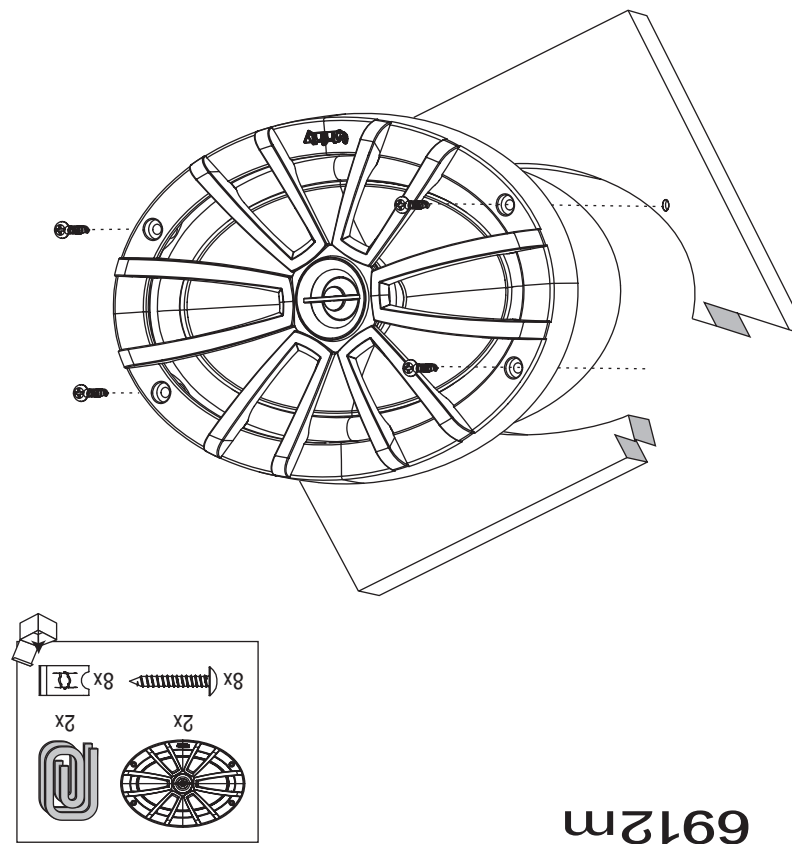

612m, 6912m

6912m

Declaration of Conformity

We, Harman Consumer Group, Inc.
2, route de Tours
72500 Château du Loir
France

declare in own responsibility that the products described in this owner's manual are in compliance with technical standards:

EN 61000-6-3:2001
EN 61000-6-1:2001

Klaus Leberz
Klaus Leberz
Harman Consumer Group, Inc.
Château du Loir, France 8/08

Designed and engineered in the USA.
A valid serial number is required for warranty coverage.
Features, specifications and appearance are subject to change without notice.
Harman Consumer Group, Inc., 250 Crossways Park Drive, Woodbury, NY 11797 USA
www.infinitysystems.com
© 2008 Harman International Industries, Incorporated. All rights reserved. • Part No. INFMAR8/08
Infinity is a trademark of Harman International Industries, Incorporated, registered in the United States and/or other countries.
H A Harman International Company

M A R I N E

612m
6912m