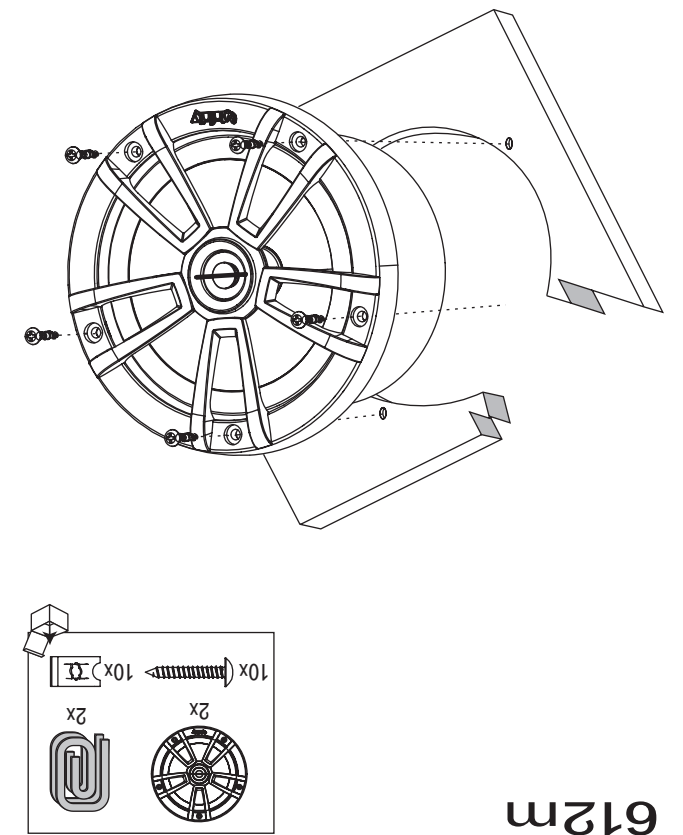

612m, 6912m

612m

Declaration of Conformity

We, Harman Consumer Group, Inc.
2, route de Tours
72500 Château du Loir
France

declare in own responsibility that the products described in this owner's manual are in compliance with technical standards:

EN 61000-6-3:2001
EN 61000-6-1:2001

Klaus Leberz
Klaus Leberz
Harman Consumer Group, Inc.
Château du Loir, France 8/08

Designed and engineered in the USA.
A valid serial number is required for warranty coverage.
Features, specifications and appearance are subject to change without notice.
Harman Consumer Group, Inc., 250 Crossways Park Drive, Woodbury, NY 11797 USA
www.infinitysystems.com
© 2008 Harman International Industries, Incorporated. All rights reserved. • Part No. INFMAR8/08
Infinity is a trademark of Harman International Industries, Incorporated, registered in the United States and/or other countries.
H A Harman International Company

M A R I N E

612m
6912m