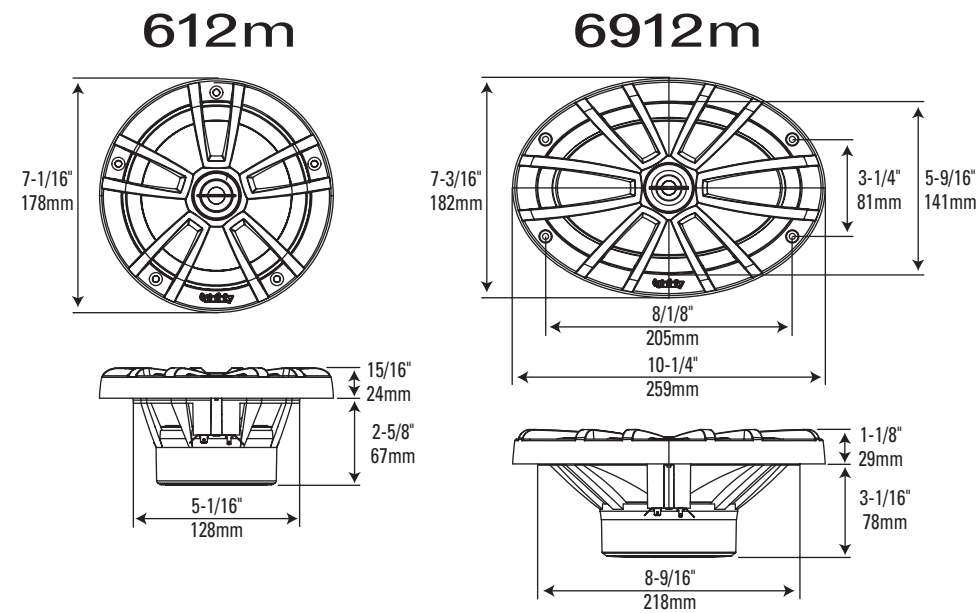

612m

6912m

Declaration of Conformity

We, Harman Consumer Group, Inc.
2, route de Tours
72500 Château du Loir
France

declare in own responsibility that the products described in this owner's manual are in compliance with technical standards:

EN 61000-6-3:2001
EN 61000-6-1:2001

Klaus Leberz
Klaus Leberz
Harman Consumer Group, Inc.
Château du Loir, France 8/08

Designed and engineered in the USA.
A valid serial number is required for warranty coverage.
Features, specifications and appearance are subject to change without notice.
Harman Consumer Group, Inc., 250 Crossways Park Drive, Woodbury, NY 11797 USA
www.infinitysystems.com
© 2008 Harman International Industries, Incorporated. All rights reserved. • Part No. INFMAR8/08
Infinity is a trademark of Harman International Industries, Incorporated, registered in the United States and/or other countries.
H A Harman International Company

M A R I N E

612m
6912m